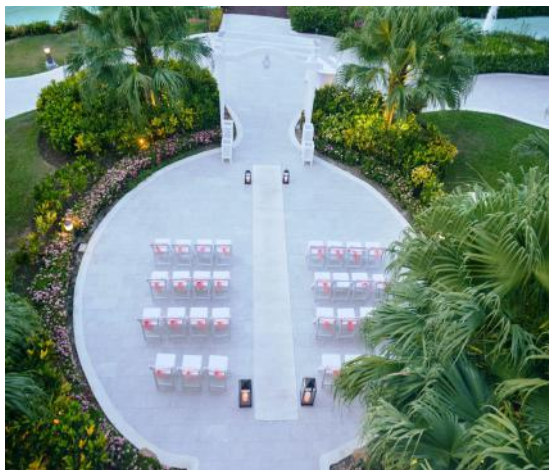

### *Calyпсо Terrace*

CEREMONY / CEREMONIA  
CAPACITY / CAPACIDAD: 70 MAX.

---

COCKTAIL/ COCKTAIL  
CAPACITY / CAPACIDAD: 100 MAX.

---

**Available from**  
**12:00 to 2:30 pm or after 5:00 pm.**